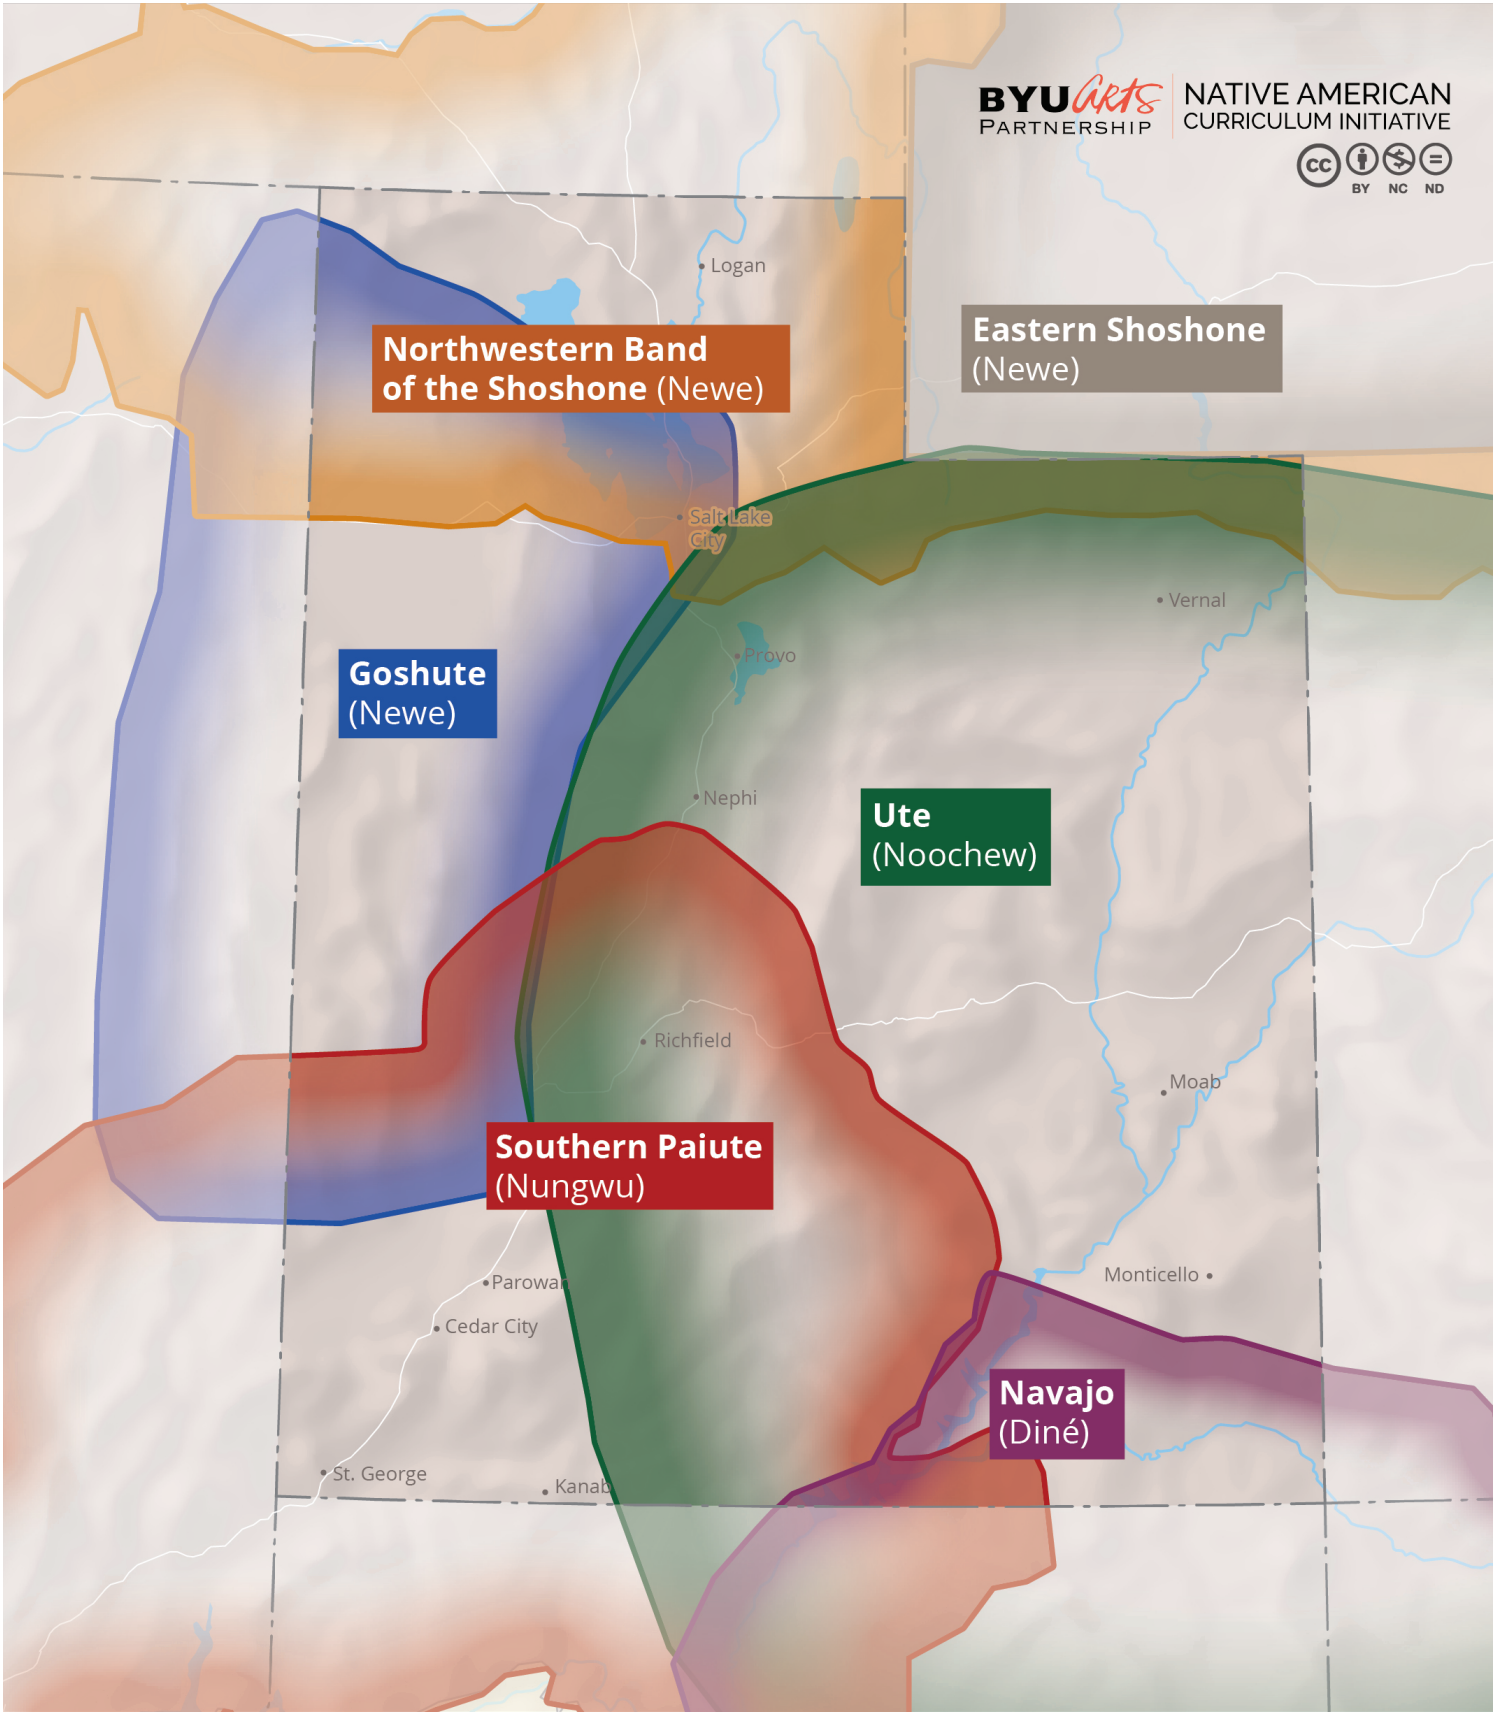

Map of Historic Native Lands within Utah

Map of Modern Native Lands within Utah

Native American Lands in Utah

Ancestral Lands

- Shoshone-Bannock (Newe)
- Shoshone (Newe)
- Goshute (Newe)
- Ute (Noochee)
- Southern Paiute (Nungwu)
- Navajo (Diné)

8 Federally Recognized Nations

- Northwestern Band of the Shoshone Nation
- Skull Valley Band of Goshute
- Confederated Tribes of the Goshute Reservation
- Paiute Indian Tribe of Utah
- San Juan Southern Paiute
- Ute Indian Tribe of the Uintah and Ouray Reservation
- Ute Mountain Ute Tribe
- Navajo Nation