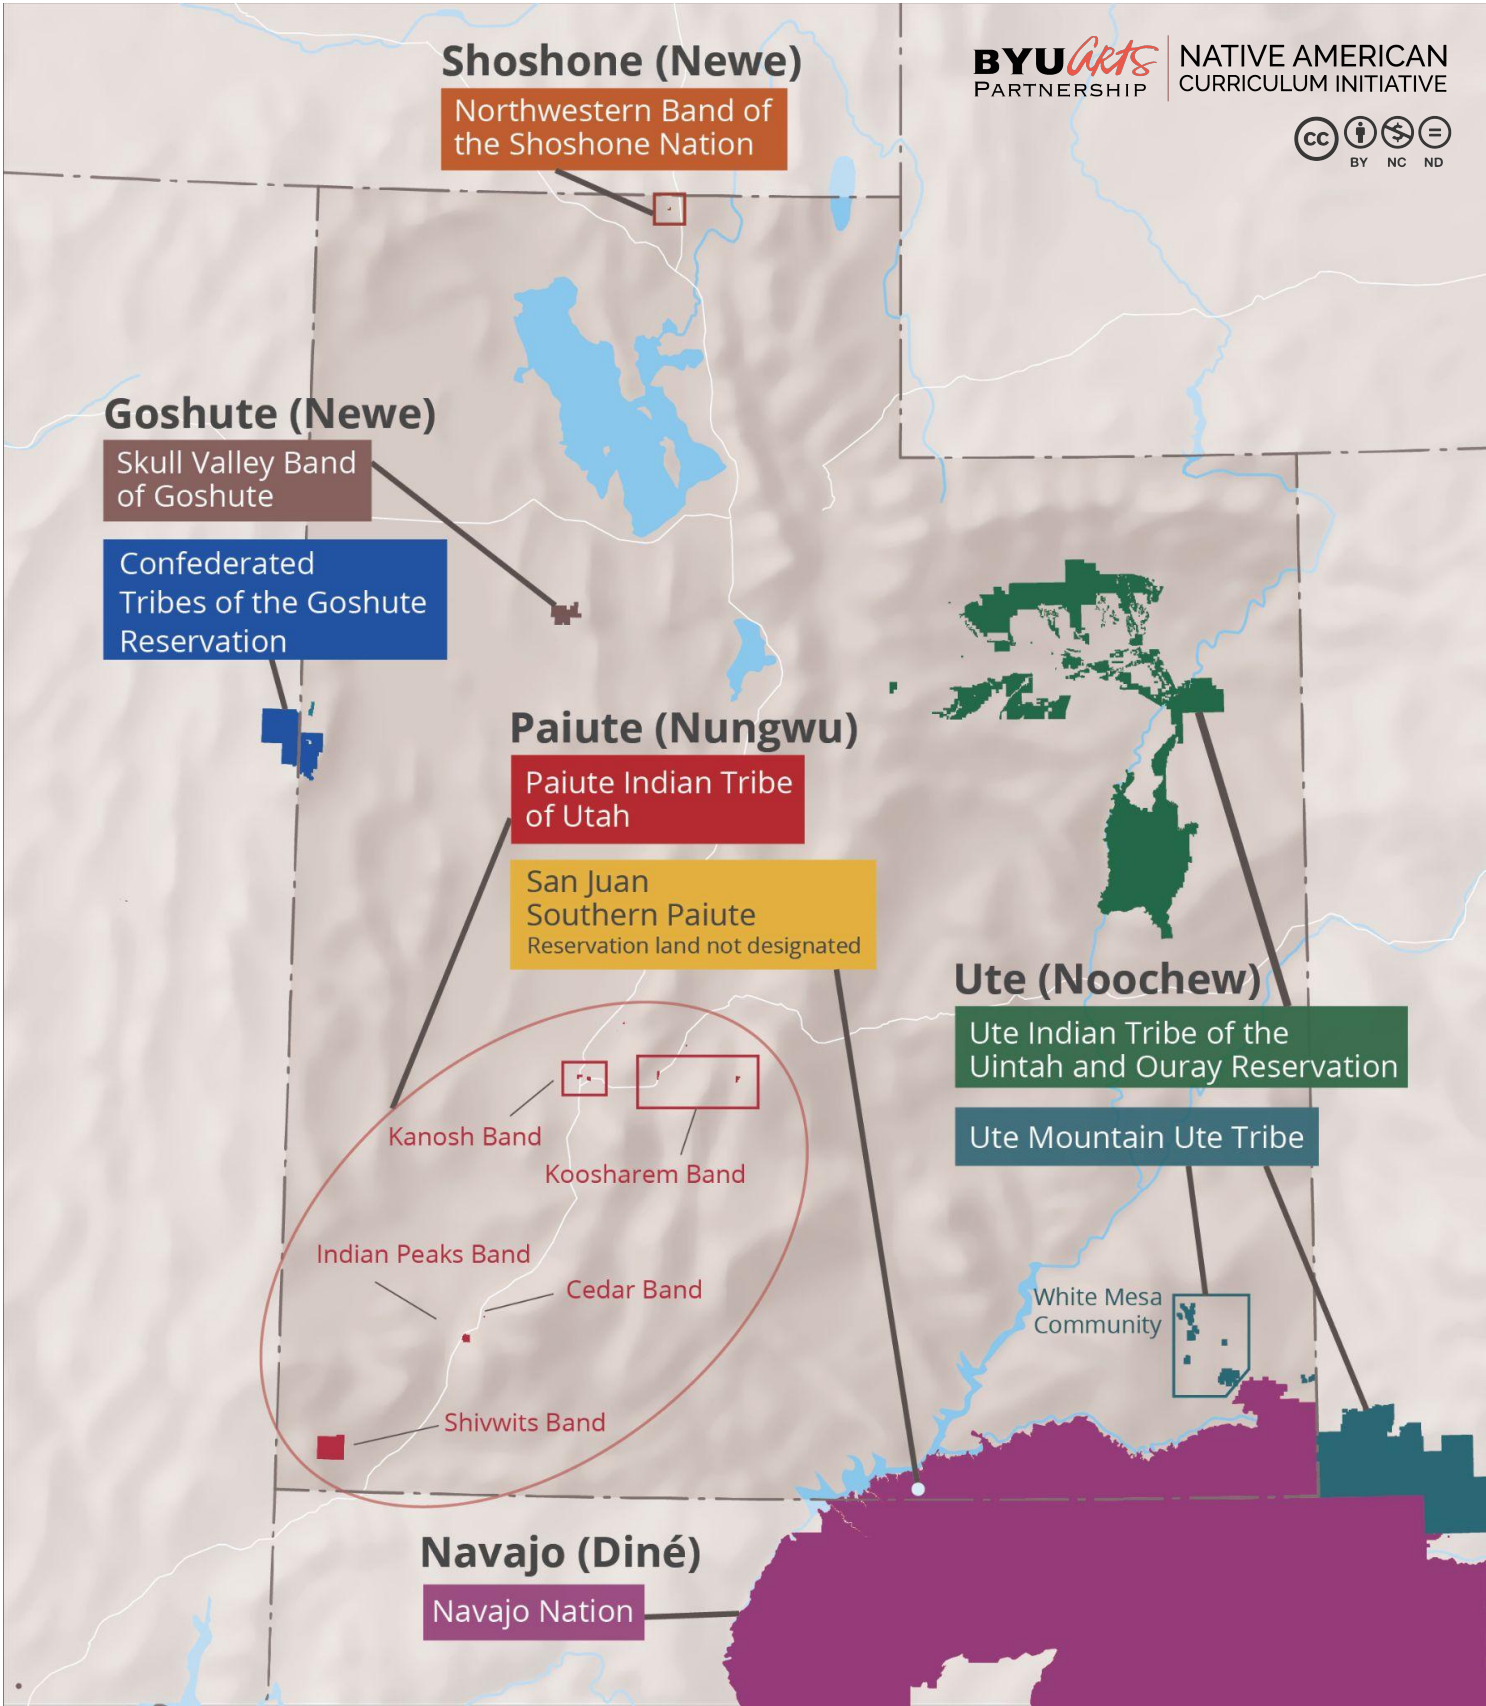

Map of Historic Native Lands within Utah

Map of Modern Native Lands within Utah

Native American Lands in Utah

Ancestral Lands

- Shoshone-Bannock (Newe)
- Shoshone (Newe)
- Goshute (Newe)
- Ute (Noochee)
- Southern Paiute (Nungwu)
- Navajo (Diné)

8 Federally Recognized Nations

- Northwestern Band of the Shoshone Nation
- Skull Valley Band of Goshute
- Confederated Tribes of the Goshute Reservation
- Paiute Indian Tribe of Utah
- San Juan Southern Paiute
- Ute Indian Tribe of the Uintah and Ouray Reservation
- Ute Mountain Ute Tribe
- Navajo Nation